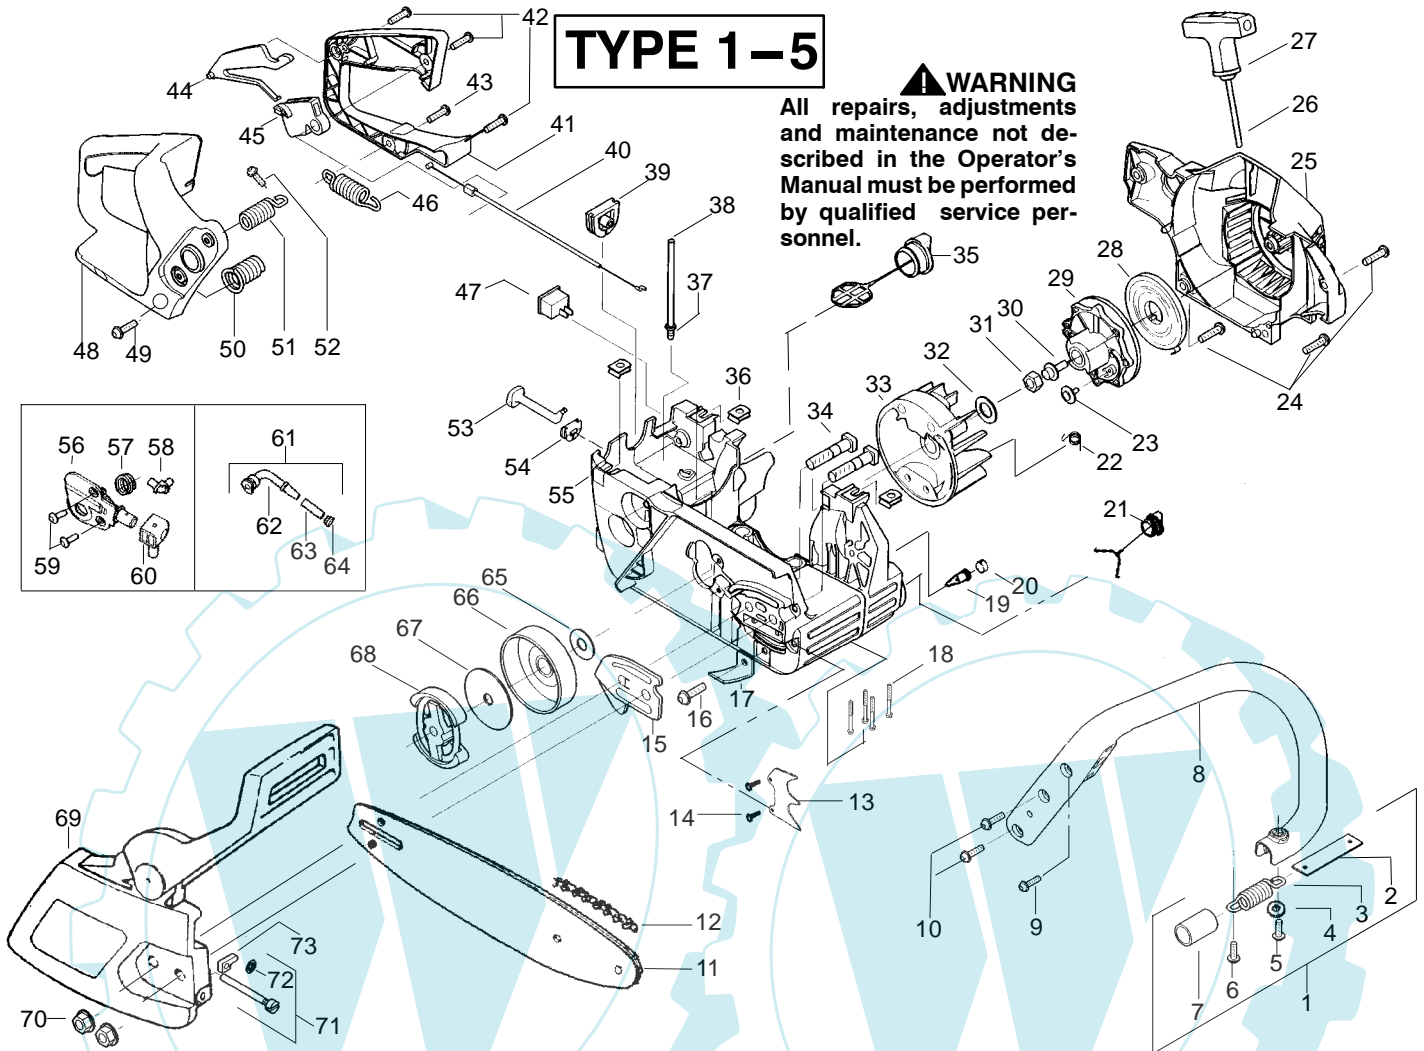

PARTS LIST NO. 530083735		Poulan® PARTS LIST	CHAIN SAW MODEL(S) 2250, 2450 & 2550 EXPORT
DATE 1/09/04	REPLACES 530083735-10/08/03		Note: Illustration may differ from actual model due to design changes

✓ = NEW PART NUMBER FOR THIS IPL

★ = REFER TO THE SERVICE REFERENCE INDICATED FOR MORE INFORMATION. (LOCATED AT END OF IPL)

= THESE PARTS ARE ILLUSTRATED FOR CLARITY. ORDER COMPLETE ASSEMBLY.

PARTS LIST NO. 530083735		Poulan® PARTS LIST	CHAIN SAW MODEL(S) 2250, 2450 & 2550 EXPORT
DATE 1/09/04	REPLACES 530083735-10/08/03		NOTE: Illustration may differ from actual model due to design changes

✓ = NEW PART NUMBER FOR THIS IPL

★ = REFER TO THE SERVICE REFERENCE INDICATED FOR MORE INFORMATION. (LOCATED AT END OF IPL)

PARTS LIST NO. 530083735		Poulan® PARTS LIST	CHAIN SAW MODEL(S) 2250, 2450 & 2550 EXPORT
DATE 1/09/04	REPLACES 530083735-10/08/03		Note: Illustration may differ from actual model due to design changes