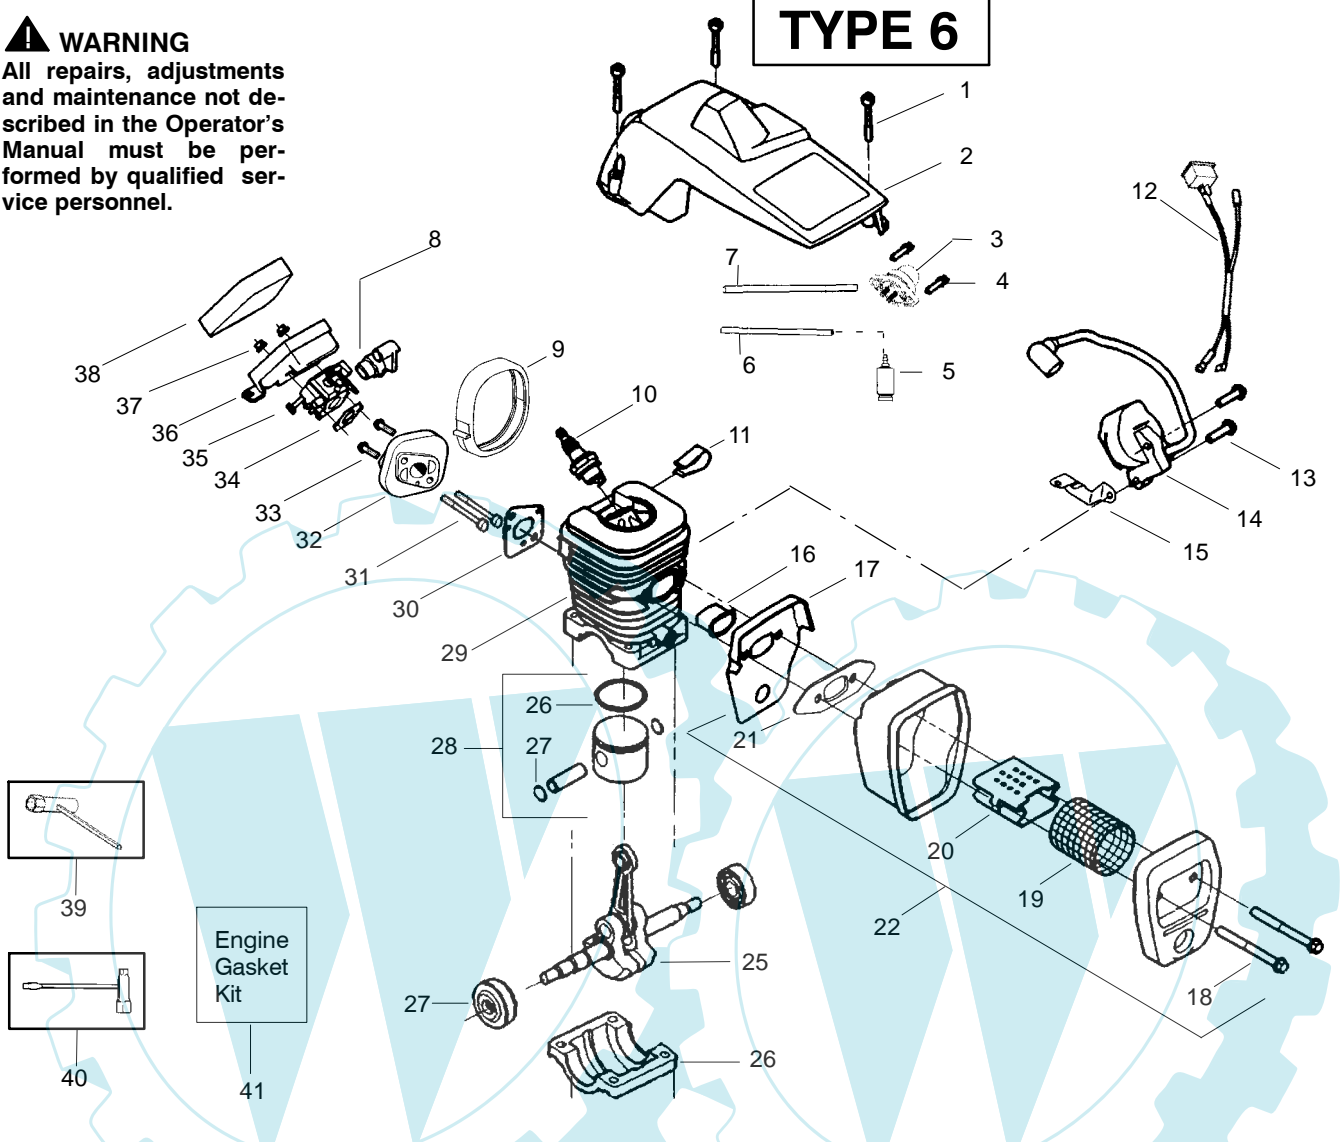

PARTS LIST NO. 530083735		Poulan® PARTS LIST	CHAIN SAW MODEL(s) 2250, 2450 & 2550 EXPORT	
DATE 1/09/04	REPLACES 530083735-10/08/03		Note: Illustration may differ from actual model due to design changes	PAGE NO. 5

⚠ WARNING
All repairs, adjustments and maintenance not described in the Operator's Manual must be performed by qualified service personnel.

TYPE 6

Ref.	Part No.	Description	Ref.	Part No.	Description	Ref.	Part No.	Description
1.	530016153	Screw	20.	530037813	Diffuser-Muffler	39.	530031163	Scrench (2250)
2.	530047578	Shield-Cylinder	21.	530069608	Gasket-Muffler (kit)	40.	530031135	Scrench (2450/2550)
3.	530047213	Assy-Air Purge	22.	530047207	Assy-Muffler (Incl. 17-21)	41.	530069608	Kit-Engine Gasket (incl. 21,30,34)
4.	530015780	Screw	23.	530047062	Assy-Crankshaft	Not Shown		
5.	530095646	Assy-Fuel Pick-up	24.	530037935	Cap-Crankcase	---		Operator Manual
6.	530069247	Kit-Line Purge/Carb. (Small Dia)	25.	530056363	Assy-Seal & Bearing	530163647		Euro I
7.	530069216	Kit-Line Purge/Tank (large line)	26.	530038729	Ring-Piston	530163646		Euro II
8.	530035526	Grommet-Carb Adjust.	27.	530015697	Retainer - Piston Pin	530163648		Scan
9.	530054144	Seal-Carb Adapter	28.	530071408	Kit-Piston - (incl. 26-27)	530164153		N. America
10.	952030150	Spark Plug (RCJ-7Y)	29.	530071412	Kit-Cylinder	530056439		Decal-Warning
11.	530016136	Clip-High Tension Lead	30.	530069608	Gasket-Carb. Adapter (kit)			
12.	530049117	Assy-Wire Harness (includes switch)	31.	530016187	Screw			
13.	530015814	Screw	32.	530049700	Carb. Adapter			
14.	530039198	Module-Ignition	33.	530016386	Screw			
15.	530047442	Strap-Ground	34.	530069608	Carb. Gasket (kit)			
16.	530037652	Insulator-Heat	35.	530071621	Kit-Carburetor (W-625)			
17.	530049870	Back Plate-Muffler	36.	530047604	Housing-Air Filter			
18.	530016132	Screw	37.	530016101	Nut			
19.	530036103	Screen-Spark	38.	530037793	Air Filter - Foam			

↖ = NEW PART NUMBER FOR THIS IPL

★ = REFER TO THE SERVICE REFERENCE INDICATED FOR MORE INFORMATION. (LOCATED AT END OF IPL)