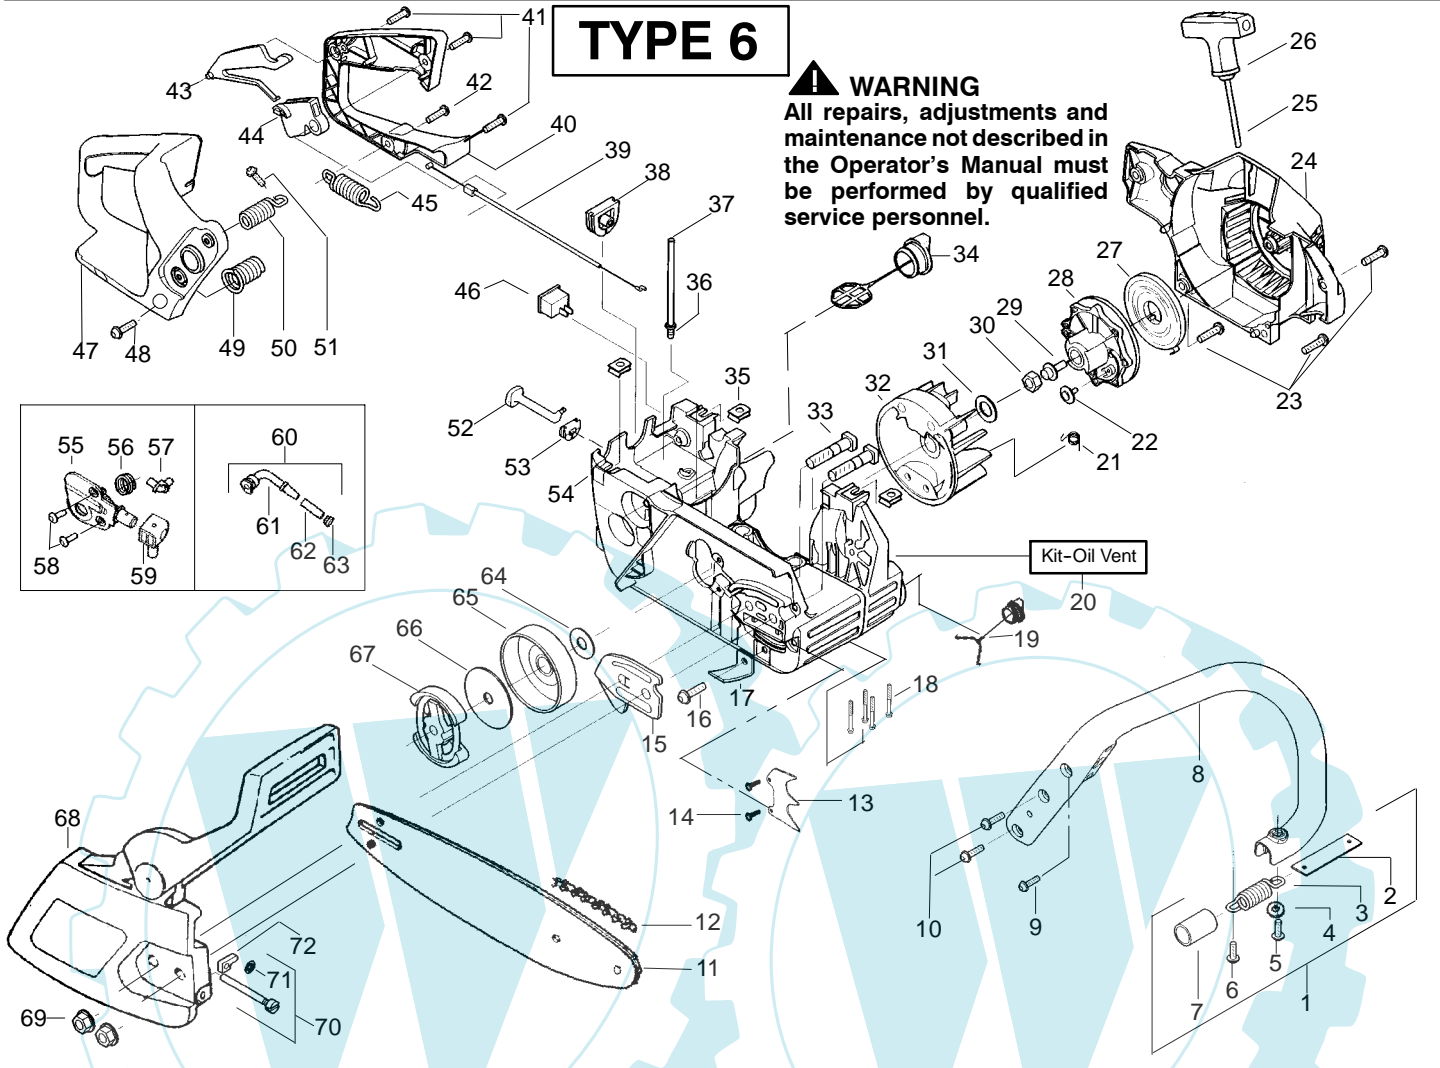

PARTS LIST NO. 530083735		Poulan® PARTS LIST	CHAIN SAW MODEL(S) 2250, 2450 & 2550 EXPORT
DATE 1/09/04	REPLACES 530083735-10/08/03		Note: Illustration may differ from actual model due to design changes

✓ = NEW PART NUMBER FOR THIS IPL

★ = REFER TO THE SERVICE REFERENCE INDICATED FOR MORE INFORMATION. (LOCATED AT END OF IPL)

= THESE PARTS ARE ILLUSTRATED FOR CLARITY. ORDER COMPLETE ASSEMBLY.

PARTS LIST NO. 530083735		Poulan® PARTS LIST	CHAIN SAW MODEL(S) 2250, 2450 & 2550 EXPORT
DATE 1/09/04	REPLACES 530083735-10/08/03		NOTE: Illustration may differ from actual model due to design changes

✓ = NEW PART NUMBER FOR THIS IPL

★ = REFER TO THE SERVICE REFERENCE INDICATED FOR MORE INFORMATION. (LOCATED AT END OF IPL)

PARTS LIST NO. 530083735		Poulan® PARTS LIST	CHAIN SAW MODEL(S) 2250, 2450 & 2550 EXPORT
DATE 1/09/04	REPLACES 530083735-10/08/03		Note: Illustration may differ from actual model due to design changes