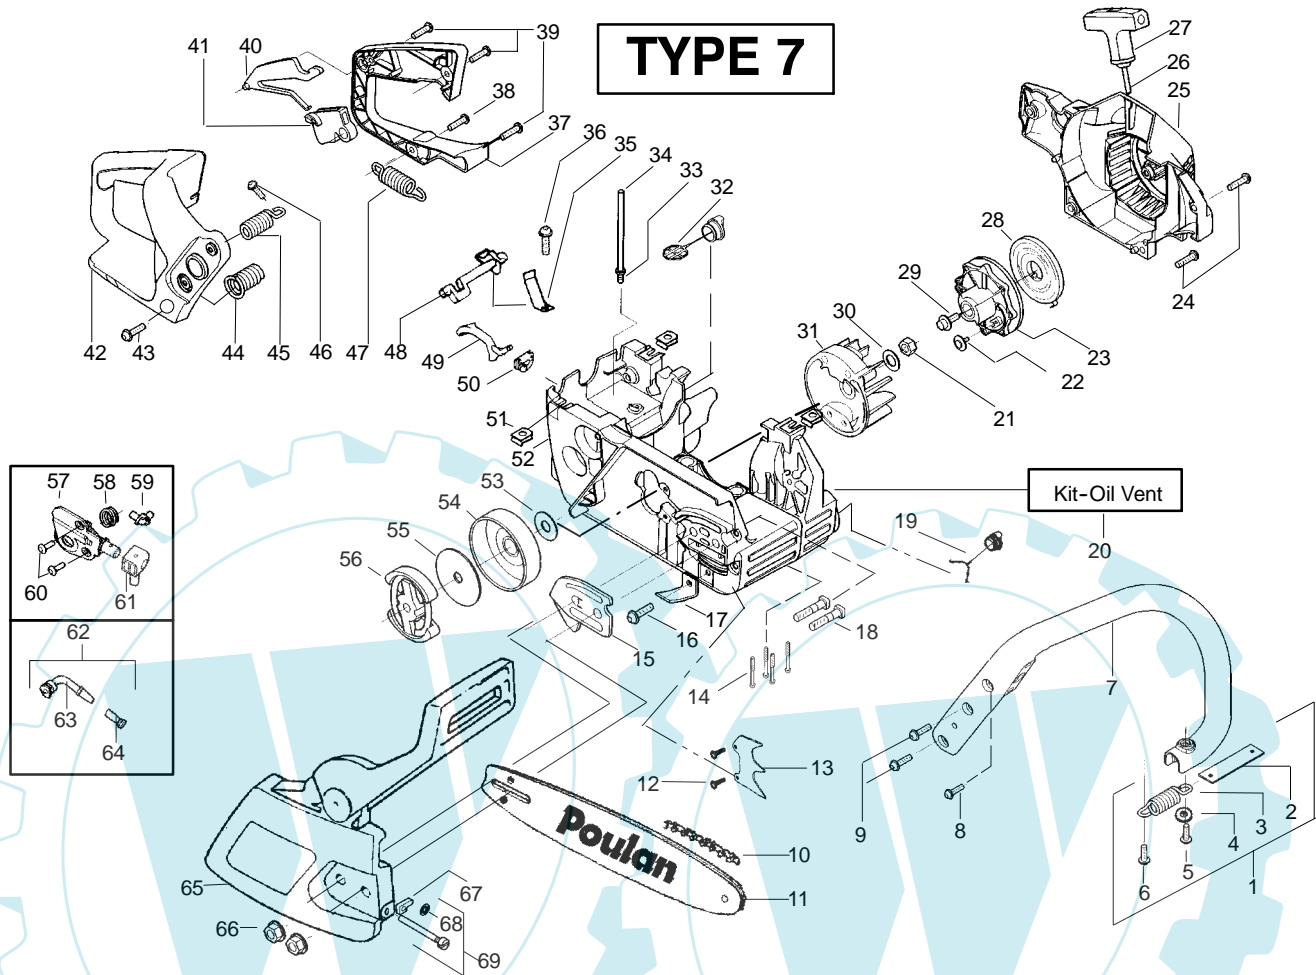

PARTS LIST NO. 530083735		Poulan® PARTS LIST	CHAIN SAW MODEL(S) 2250, 2450 & 2550 EXPORT
DATE 1/09/04	REPLACES 530083735-10/08/03		Note: Illustration may differ from actual model due to design changes

✓ = NEW PART NUMBER FOR THIS IPL

★ = REFER TO THE SERVICE REFERENCE INDICATED FOR MORE INFORMATION. (LOCATED AT END OF IPL)

= THESE PARTS ARE ILLUSTRATED FOR CLARITY. ORDER COMPLETE ASSEMBLY.

PARTS LIST NO. 530083735		Poulan® PARTS LIST	CHAIN SAW MODEL(S) 2250, 2450 & 2550 EXPORT
DATE 1/09/04	REPLACES 530083735-10/08/03		NOTE: Illustration may differ from actual model due to design changes

✓ = NEW PART NUMBER FOR THIS IPL

★ = REFER TO THE SERVICE REFERENCE INDICATED FOR MORE INFORMATION. (LOCATED AT END OF IPL)

PARTS LIST NO. 530083735		Poulan® PARTS LIST	CHAIN SAW MODEL(S) 2250, 2450 & 2550 EXPORT
DATE 1/09/04	REPLACES 530083735-10/08/03		Note: Illustration may differ from actual model due to design changes