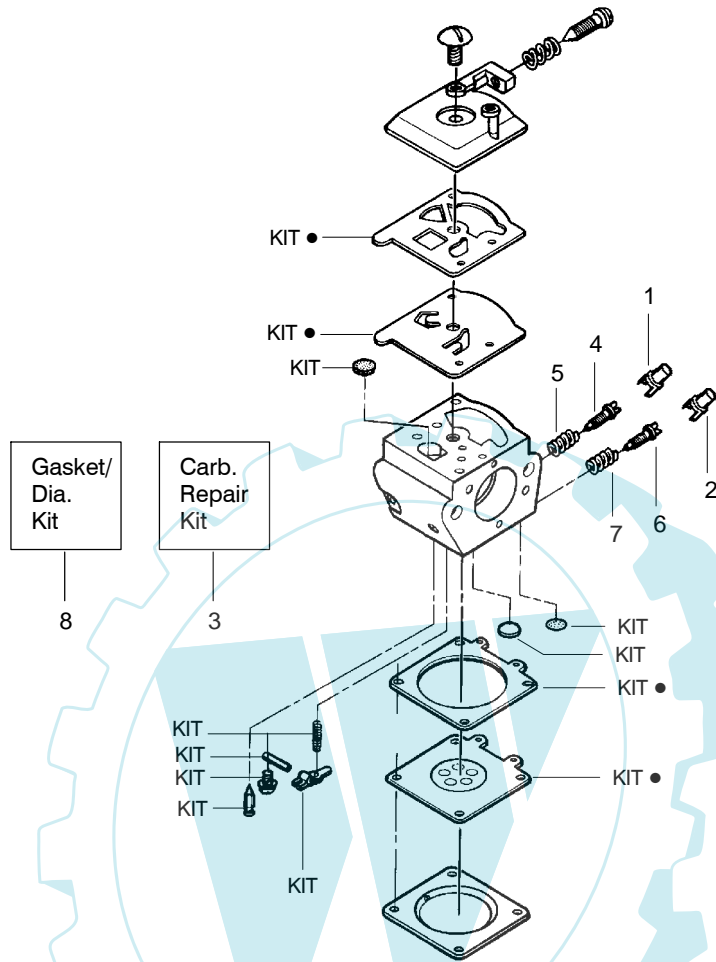

PARTS LIST NO. 530083735		Poulan® PARTS LIST	CHAIN SAW MODEL(S) 2250, 2450 & 2550 EXPORT	
DATE 1/09/04	REPLACES 530083735-10/08/03		Note: Illustration may differ from actual model due to design changes	PAGE NO. 7

Carburetor Assembly – WT-391 – #530069722