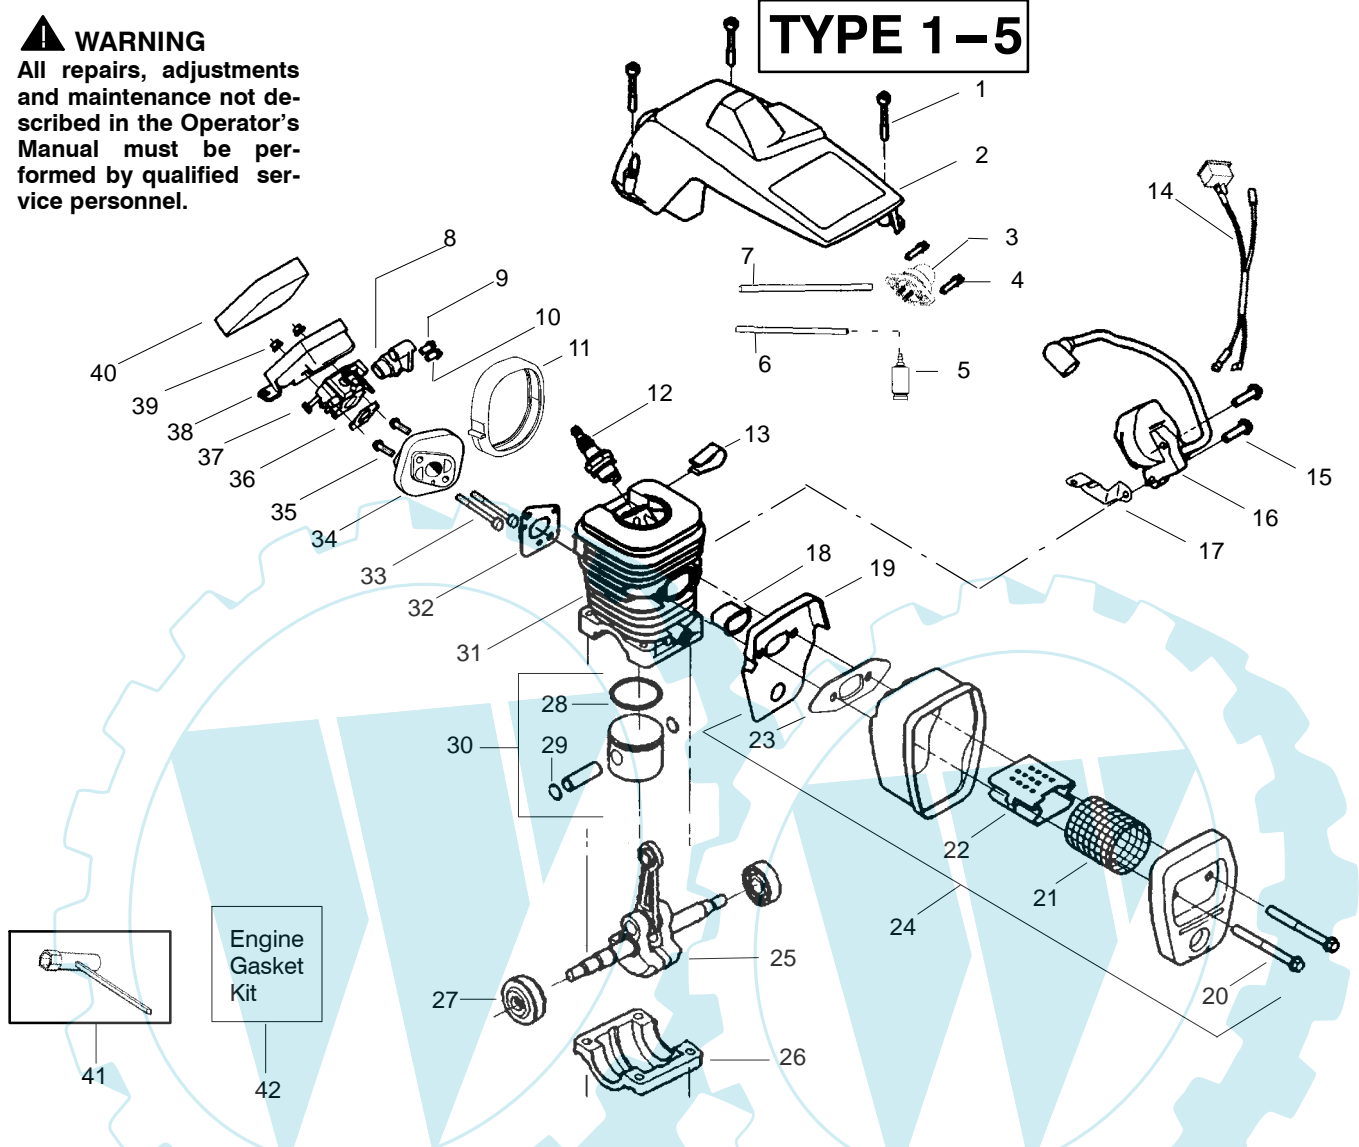

PARTS LIST NO. 530083735		Poulan® PARTS LIST	CHAIN SAW MODEL(S) 2250, 2450 & 2550 EXPORT	
DATE 1/09/04	REPLACES 530083735-10/08/03		Note: Illustration may differ from actual model due to design changes	PAGE NO. 4

▲ WARNING
All repairs, adjustments and maintenance not described in the Operator's Manual must be performed by qualified service personnel.

TYPE 1-5

Ref.	Part No.	Description	Ref.	Part No.	Description	Ref.	Part No.	Description
1.	530016153	Screw	20.	530016132	Screw	34.	530049700	Carb. Adapter
2.	530071310	Shield-Cylinder	21.	530036103	Screen-Spark	35.	530016386	Screw
3.	530047213	Assy-Air Purge	22.	530037813	Diffuser-Muffler	36.	530069608	Carb. Gasket (kit)
4.	530015780	Screw	23.	530069608	Gasket-Muffler (kit)	37.	530069722	Kit-Carburetor (incl. 9 & 10)
5.	530095646	Assy-Fuel Pick-up	24.	530047207	Assy-Muffler (Incl. 19,20, 21,22,23)	38.	530047604	Housing-Air Filter
6.	530069247	Kit-Line Purge/Carb. (Small Dia)	25.	530047062	Assy-Crankshaft	39.	530016101	Nut
7.	530069216	Kit-Line Purge/Tank (large line)	26.	530037935	Cap-Crankcase	40.	530037793	Air Filter - Foam
8.	530049244	Grommet-Carb Adjust.	27.	530056363	Assy-Seal & Bearing	41.	530031163	Scrench
9.	530038479	Limiter Cap-High	28.	---	Ring-Piston	42.	530069608	Kit-Engine Gasket (incl. 36,32,23)
10.	530038478	Limiter Cap-Low		530029805	2250	Not Shown		
11.	*****	Seal-Carb Adapter		530038729	2450/2550			
12.	952030150	Spark Plug (RCJ-7Y)	29.	530015697	Retainer - Piston Pin			
13.	530016136	Clip-High Tension Lead	30.	---	Kit-Piston - (incl. 28-29)			
14.	530049117	Assy-Wire Harness (includes switch)		530069604	2250			
15.	530015814	Screw		530069605	2450/2550			
16.	530039167	Module-Ignition	31.	---	Kit-Cylinder			
17.	530047442	Strap-Ground		530069606	2250			Operator Manual
18.	530037652	Insulator-Heat		530069607	2450/2550			Euro I
19.	530049870	Back Plate-Muffler	32.	530069608	Gasket-Carb. Adapter (kit)			Euro II
			33.	530016187	Screw			Scan
								N. America
								Decal-Warning

↖ = NEW PART NUMBER FOR THIS IPL

* = REFER TO THE SERVICE REFERENCE INDICATED FOR MORE INFORMATION. (LOCATED AT END OF IPL)