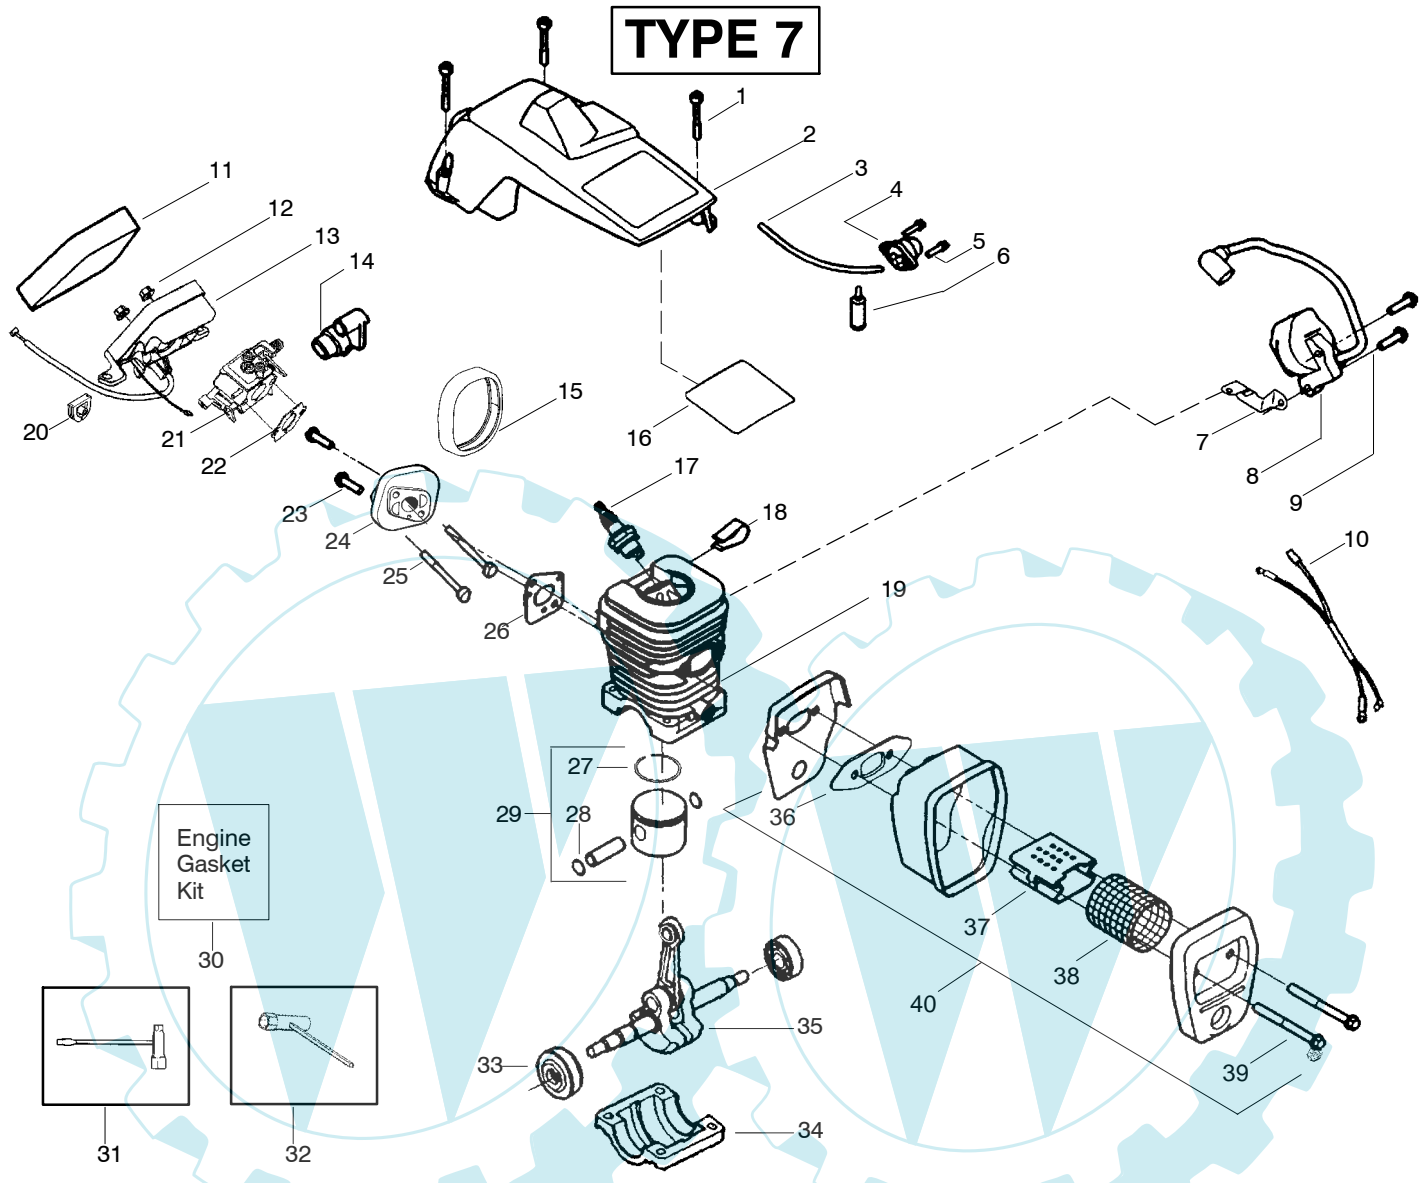

↖ = NEW PART NUMBER FOR THIS IPL

* = REFER TO THE SERVICE REFERENCE INDICATED FOR MORE INFORMATION. (LOCATED AT END OF IPL)

PARTS LIST NO. 530083735		Poulan® PARTS LIST	CHAIN SAW MODEL(s) 2250, 2450 & 2550 EXPORT
DATE 1/09/04	REPLACES 530083735-10/08/03		Note: Illustration may differ from actual model due to design changes

↖ = NEW PART NUMBER FOR THIS IPL

★ = REFER TO THE SERVICE REFERENCE INDICATED FOR MORE INFORMATION. (LOCATED AT END OF IPL)

PARTS LIST NO. 530083735		Poulan® PARTS LIST	CHAIN SAW MODEL(S) 2250, 2450 & 2550 EXPORT
DATE 1/09/04	REPLACES 530083735-10/08/03		Note: Illustration may differ from actual model due to design changes

✓ = NEW PART NUMBER FOR THIS IPL * = REFER TO THE SERVICE REFERENCE INDICATED FOR MORE INFORMATION. (LOCATED AT END OF IPL)

PARTS LIST NO. 530083735		Poulan® PARTS LIST	CHAIN SAW MODEL(S) 2250, 2450 & 2550 EXPORT
DATE 1/09/04	REPLACES 530083735-10/08/03		Note: Illustration may differ from actual model due to design changes